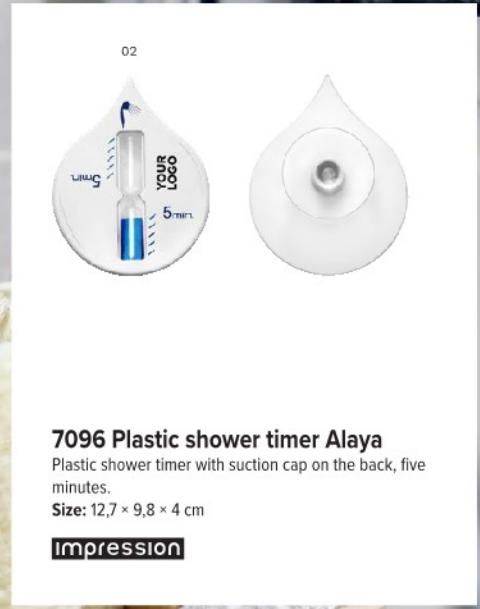

482581 Bamboo toothbrush Joe
Bamboo toothbrush in Kraft paper box.
Size: 18,5 × 1,5 × 0,7 cm

Impression ECO PROOF