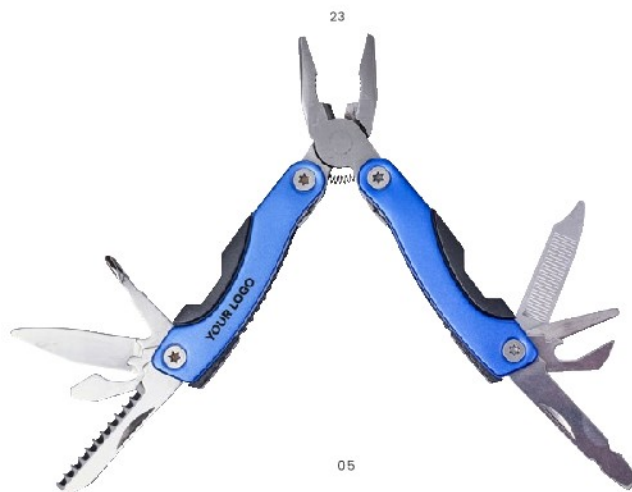

Impression

674829 Bamboo pocket knife Phoebe

Bamboo pocket knife with key ring, 9 pieces.

Size: 9 × 2,5 × 1,8 cm

Impression ECO BASIC

1014859 Cork multi-tool Dexter

Cork multi-tool, nine pieces. With PU wristband. Individually packaged in a brown cardboard box.