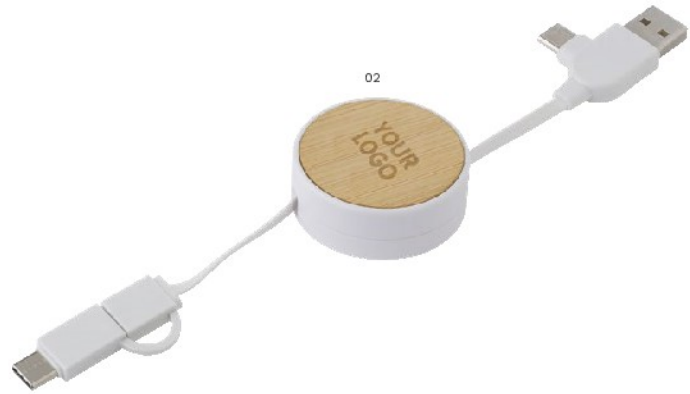

Size: 20 cm

Impression ECO FRIENDLY

979760 Nylon charging cable Sable

Nylon charging cable. 190cm length, 1.5A speed. A+C Connection, micro, type-c and lightning on two sides. 100% copper wires.

Size: 290 × 1,5 × 0,4 cm

Impression

**710986 Bamboo charging cable
Brandan**

Bamboo three-in-one charging cable with standard USB, micro USB, USB C, and lightning plug.

Size: 16 × 4,5 × 0,8 cm

Impression ECO BASIC

976586 ABS extendable charging cable Jared

ABS extendable charging cable with bamboo details. With USB-C, lightning, and USB-A. Individually packaged in a brown cardboard pouch.

Size: 15,5 cm

Impression ECO FRIENDLY

976587 USB charger key holder Keegan