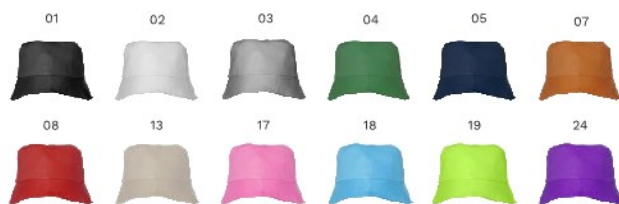

9343 RPET cap Suzannah

RPET cap with five panels and buckle closure on the back.
Size: 20 × 23,5 × 0,2 cm

Impression ECO PROOF