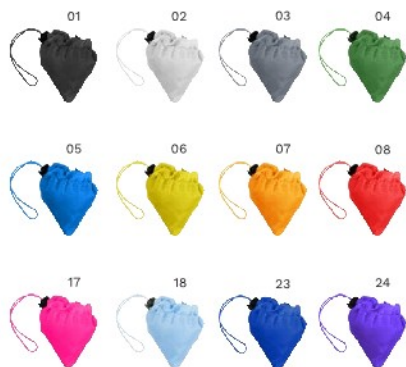

BAGS & TROLLEYS

8962 Polyester (210D) shopping bag Billie

Polyester (210D) foldable shopping bag.

Size: 50 × 37,5 × 0,4 cm

Impression