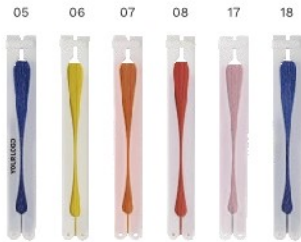

910

75

9346 Plexiglass sunglasses with country flag Lexi

Plexiglass sunglasses with UV400 protection. Country flag on the glasses.

Size: 14,3 × 14,2 × 4,6 cm

Impression

9001 Paper hand held fan Dylan

Foldable paper hand fan with plastic grip.