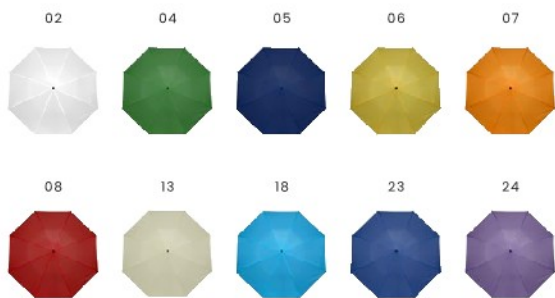

Impression ECO PROOF

9137 PVC poncho Pippa

PVC Poncho in an ABS plastic ball with a snap hook attachment.

Size: 120 × 90 × 0,1 cm

Impression

MUST-HAVES FOR RAINY DAYS

4092 Polyester (190T) umbrella Mimi

Polyester (190T), foldable umbrella with eight panels and Velcro fastening. Including nylon sleeve.