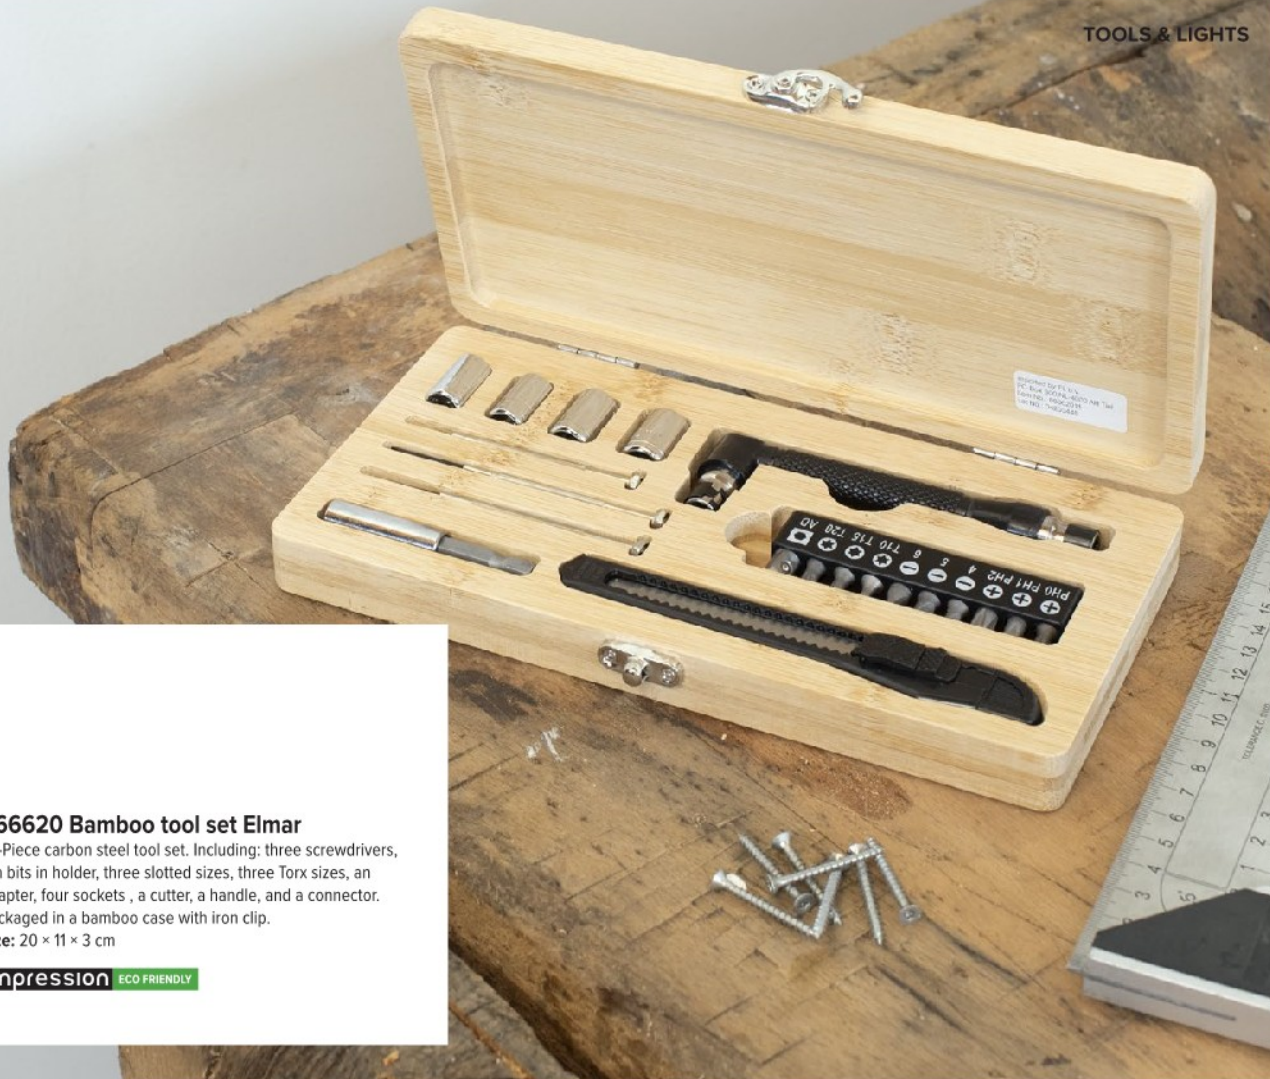

866620 Bamboo tool set Elmar

27-Piece carbon steel tool set. Including: three screwdrivers, ten bits in holder, three slotted sizes, three Torx sizes, an adapter, four sockets, a cutter, a handle, and a connector. Packaged in a bamboo case with iron clip.

Size: 20 × 11 × 3 cm

Impression ECO FRIENDLY

1014898 Bamboo toolset Willow

Bamboo toolset with 25 pieces. 24 bits and one holder. Individually packaged in a brown cardboard box.

Size: 14,8 × 8,5 × 2,4 cm

Impression ECO PROOF