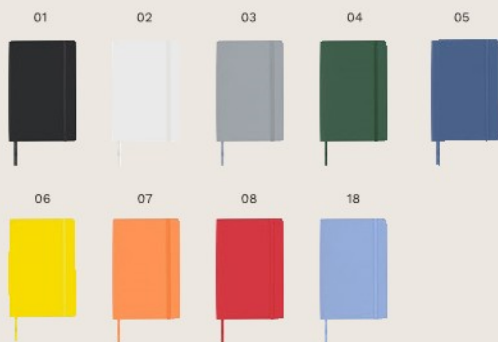

PU notebook (approx. A6), with 96 lined pages, ribbon marker, and elastic band over the cover.

Size: 14,1 × 9 × 1,6 cm

Impression

OFFICE & BUSINESS

8276 PU notebook Mireia

PU soft cover notebook (approx. A5) with 80 lined pages, ribbon marker, elastic band over the cover, and a pocket on the inside of the cover.