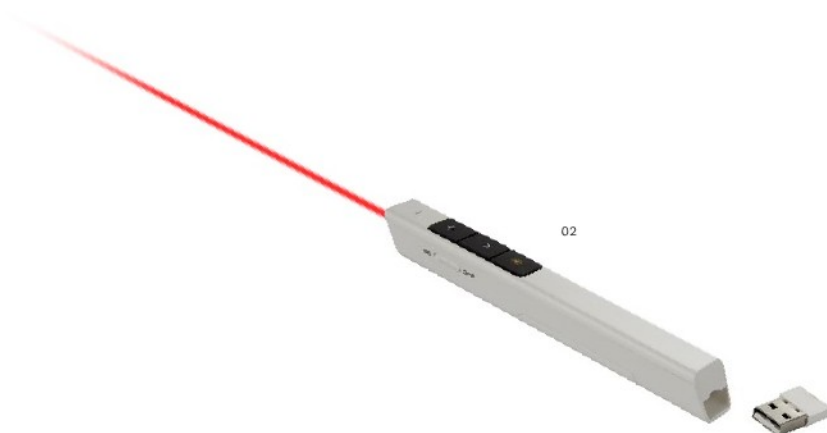

Impression

01

8253 ABS laser pointer Manon

Plastic (ABS) laser pointer with USB connection.

Size: 13,8 × 1,5 × 1,5 cm

Impression

02

3691 Metal letter opener Alenna