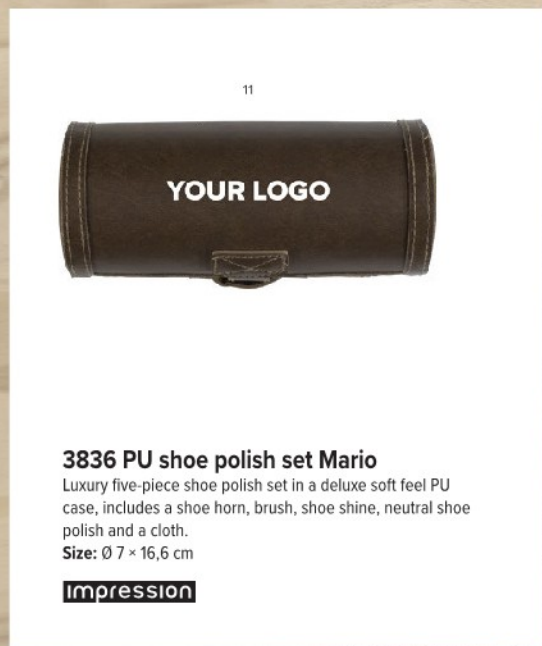

6548 ABS BMI tape measure Jasper

Plastic BMI tape measure (1,5 m), with a white stop button, includes a weight (kg) and height (m) indicator on the front. For promotional purposes.

Size: 6,2 × 5,4 × 1,9 cm

Impression

3836 PU shoe polish set Mario

Luxury five-piece shoe polish set in a deluxe soft feel PU case, includes a shoe horn, brush, shoe shine, neutral shoe polish and a cloth.

Size: Ø 7 × 16,6 cm

Impression