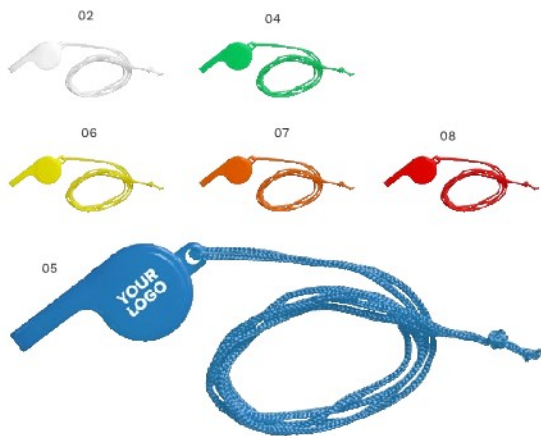

Size: 38,5 × 23,2 × 0,5 cm

Impression ECO FRIENDLY

9539 PP hand clapper Boris

Plastic hand clapper, consisting of three "hands".

Size: 18,5 × 8,5 × 1,8 cm

Impression

7060 PS whistle Josh

Plastic whistle with neck cord. Sold per box of 48 pieces.