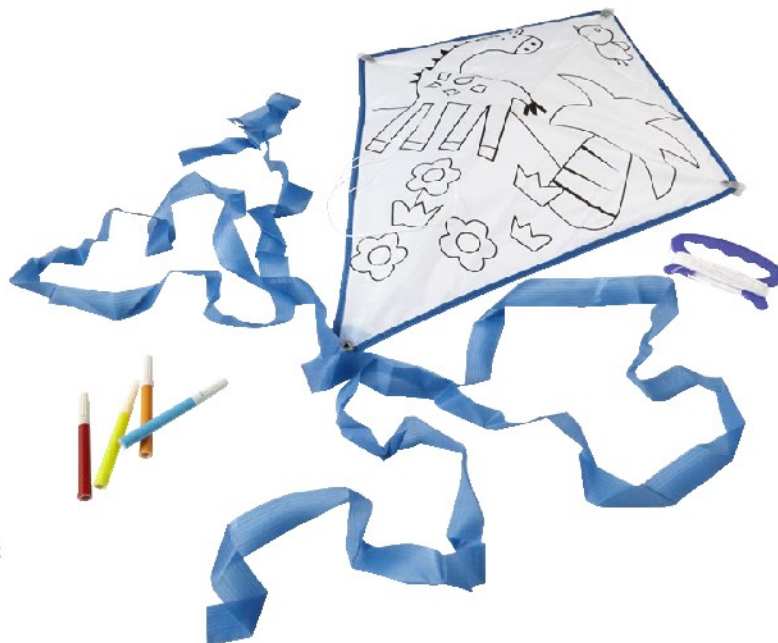

05

08

7818 Polyester (190T) kite Lina

Polyester (190T) kite which can be coloured in. Including four felt tip pens.

Size: 50,5 × 39 × 0,4 cm

Impression

02

7909 Nonwoven (80 gr/m²) backpack Santino

Nonwoven (80 gr/m²) drawstring backpack with design to colour in. Supplied with four felt tip pens.

Size: 29,5 × 24 × 0,1 cm

Impression