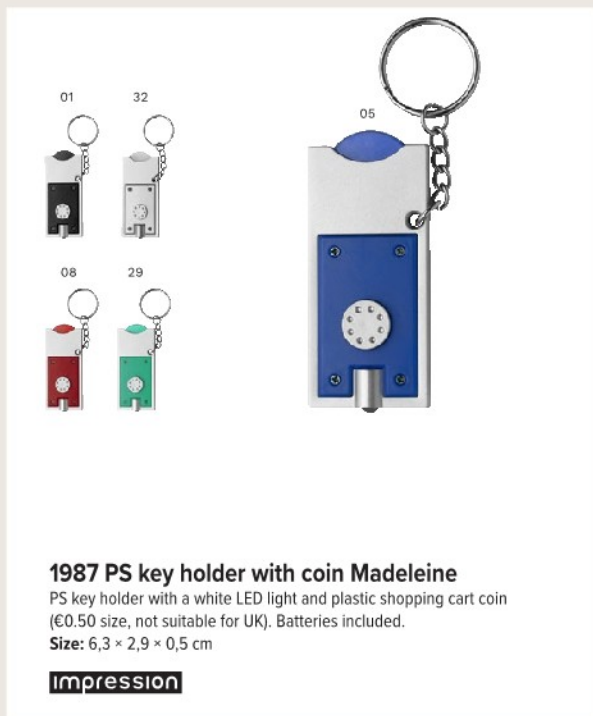

VARIOUS GIVEAWAYS