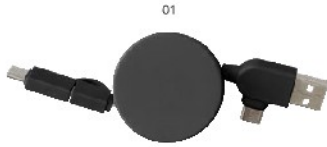

Impression

**710986 Bamboo charging cable
Brandan**

Bamboo three-in-one charging cable with standard USB, micro USB, USB C, and lightning plug.

Size: 16 × 4,5 × 0,8 cm

Impression ECO BASIC

976586 ABS extendable charging cable Jared