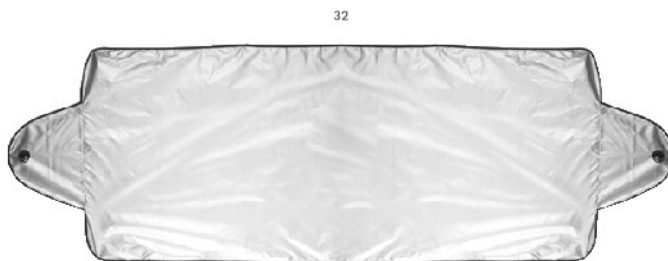

9513 Nylon windscreen cover Dante

Nylon windscreen cover supplied in a matching pouch. 200 cm x 70 cm unfolded.

Size: 192 x 68,5 x 0,5 cm

Impression

865205 170T polyester car visor Gina

170T polyester sun car visor. Folded in pouch.

Size: 150 x 70 x 1 cm

Impression ECO BASIC

7836 polyester (600D) car wash set Lisbet

Six-piece car wash set in Polyester (600D) bag. Including: collapsible bucket with metal handle, micro fibre cloth, sponge, washing mitt, and squeegee.

Size: Ø 26 x 8 cm

Impression