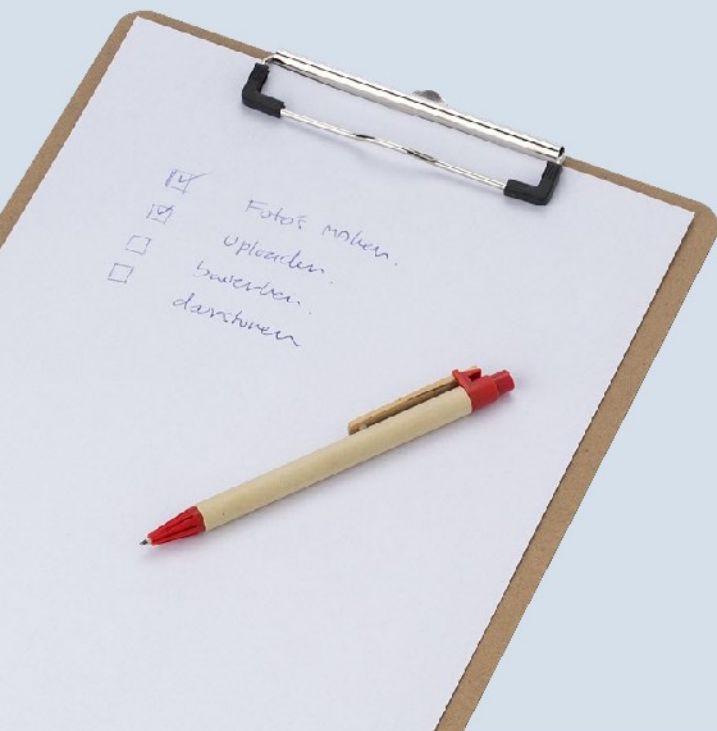

864328 MDF clipboard Nimra

MDF clipboard suitable for A4 documents or smaller.

Size: 22,5 × 32 × 1,1 cm

Impression ECO PROOF

8592 PP document bag Louise

Polypropylene expanding document folder.

Size: 32 × 22 × 0,2 cm

Impression