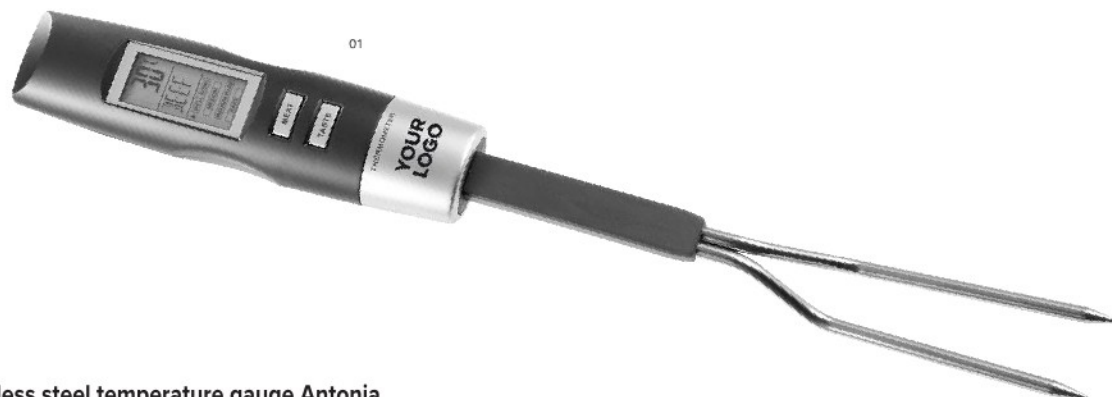

2634 Stainless steel temperature gauge Antonia

Stainless steel and plastic temperature gauge for cooking (°C/°F). Batteries included.

Size: 34,5 × 3,7 × 2,5 cm

Impression