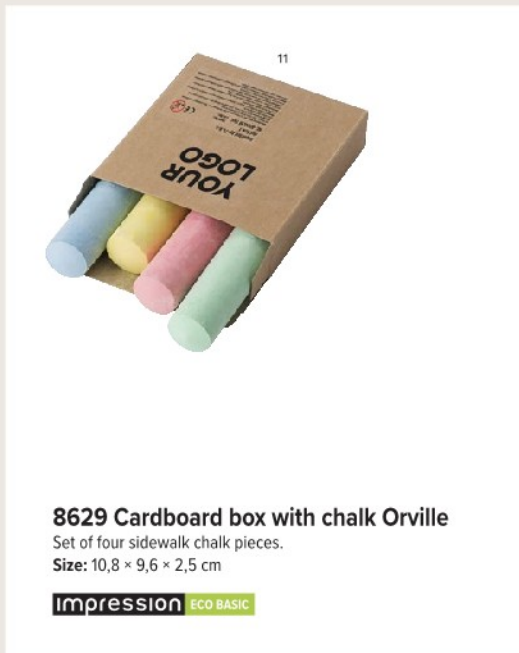

Size: 11 × 7,5 × 7,2 cm

Impression

8629 Cardboard box with chalk Orville

Set of four sidewalk chalk pieces.

Size: 10,8 × 9,6 × 2,5 cm

Impression ECO BASIC

2797 Cardboard box with chalk Ottilie

Set of six sidewalk chalk pieces.