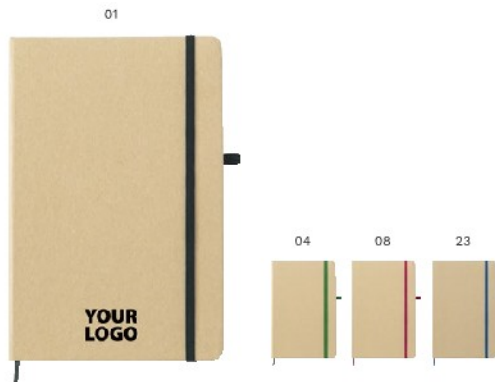

9144 Stonepaper notebook Cora

Stonepaper notebook (approx. A5) with 80 lined pages, elastic band to keep the cover closed, and pen loop.

Size: 21 × 14 × 1,2 cm

Impression ECO FRIENDLY