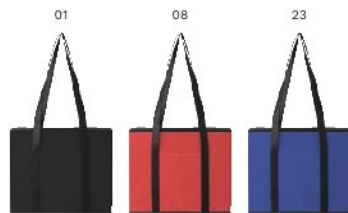

1015160 Polyester (600D) car organizer Thatcher

Polyester (600D) car organizer. Two compartments, one zipper closed coolerbag. Aluminium inside on the coolerbag side. Foldable.

Size: 58 × 28 × 45 cm

Impression

2126 Nonwoven (80 gr/m²) car organizer Remi

Nonwoven (80 gr/m²) foldable car organizer with two long carry handles, two carry handles, a front pocket, and a matching cardboard bottom.

Size: 34 × 24 × 28 cm

Impression