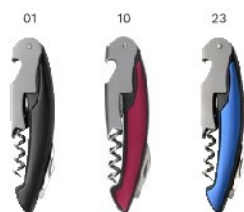

8740 Stainless steel waiter's knife Dana

Stainless steel waiter's knife. Including: a bottle opener, corkscrew, and foil cutter.

Size: 11 × 3 × 1,1 cm

Impression

7240 Stainless steel waiter's knife Rosaura

Stainless steel and plastic waiter's knife. Including: two openers, foil cutter, and a corkscrew.

Size: 12 × 3 × 1,4 cm

Impression