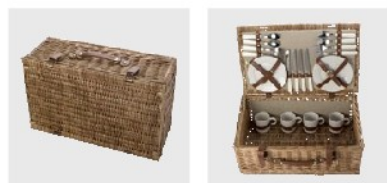

5795 Willow picnic basket Levin

Willow picnic basket for four people, with stainless steel cutlery with plastic handles, four ceramic plates, and four 0,21 ml ceramic mugs.

Size: 54,5 × 34,5 × 20 cm

Impression ECO FRIENDLY