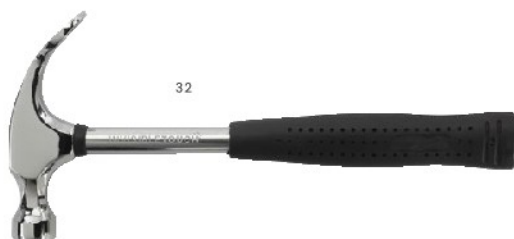

3127 Steel Friday afternoon hammer Omar

Steel Friday afternoon hammer with bottle opener and PVC handle.

Size: 11 × 2,8 × 24,5 cm

Impression