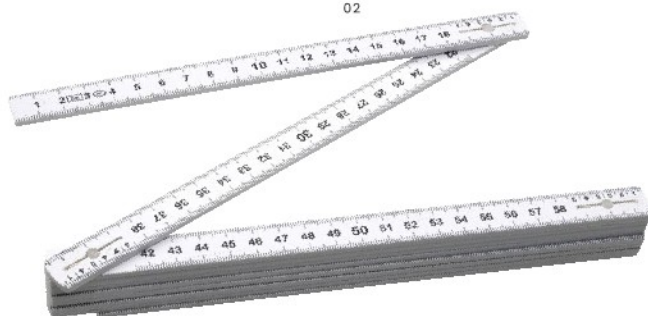

710433 Plastic foldable ruler Leon

Plastic foldable ruler, total length: 1 meter.

Size: 100 cm

Impression

02