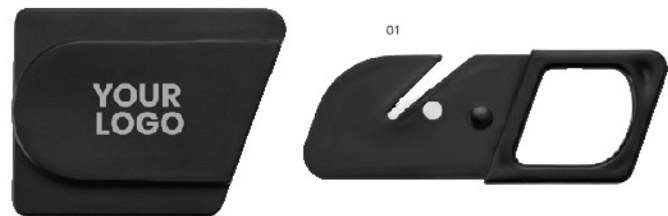

Impression ECO BASIC

668195 ABS seat belt cutter Marjorie

ABS seat belt cutter. To be attached to the belt.
Size: 10,4 × 5,4 × 1,1 cm

Impression

8249 ABS 3-in-1 safety tool Graham

ABS and PS multifunctional safety tool. Including: a COB light with four LEDs (including blinking option), a car window breaker, and a seatbelt cutter. With a clear, transparent cap for protection. The tool is equipped with a magnet. Batteries included.
Size: 12,3 × 2,5 × 1,4 cm