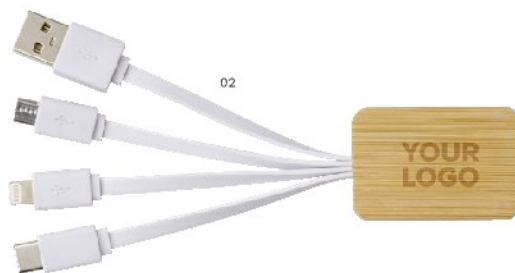

Impression

**710986 Bamboo charging cable
Brandan**

Bamboo three-in-one charging cable with standard USB, micro USB, USB C, and lightning plug.

Size: 16 × 4,5 × 0,8 cm

Impression ECO BASIC

976586 ABS extendable charging cable Jared