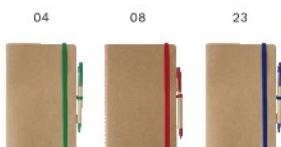

01   05   08   29

9182 Recycled paper notebook Angela
Recycled paper, wire bound notebook with 60 lined pages, ruler, and ballpen with blue ink. 5 Colours of sticky notes, 25 sheets per colour.
Size: 14,8 × 12,8 × 1,7 cm

Impression

1015152 Recycled carton notebook (A5) Theodore

Recycled carton notebook (A5) with 120 blank pages. With matching cardboard/wheatstraw pen (blue ink) and elastic band and pen loop in same colour.

Size: 15 × 0,6 × 21 cm

Impression **ECO PROOF**