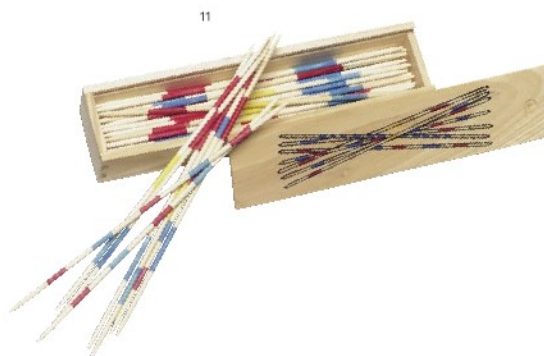

2548 Wooden Mikado game Cas

Wooden box with Mikado game.

Size: 19,3 × 4,5 × 2,5 cm

Impression ECO PROOF