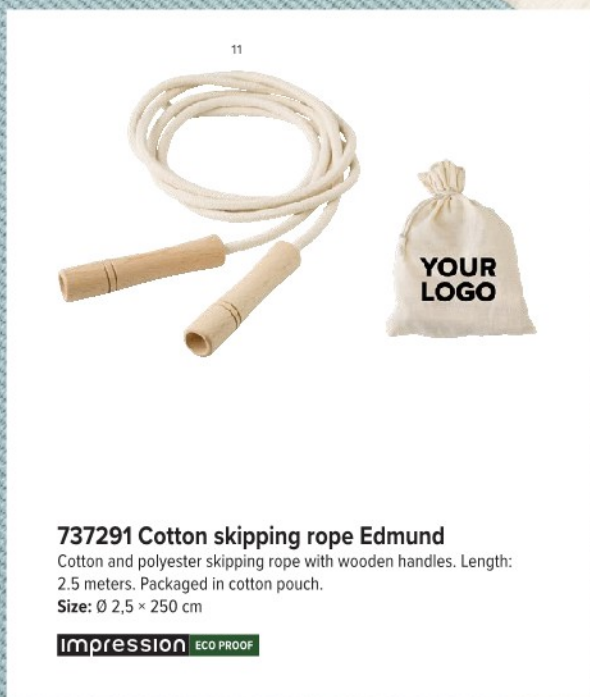

Size: 7,4 × 3,8 × 1,8 cm

Impression

8247 PP stadium horn Bruce

PP stadium horn, including a cord with safety clasp. Cord length: 100 cm.

Size: Ø 5,3 × 36 cm

Impression

3783 Plastic yo-yo. Esmeralda

PS light-up yo-yo. Batteries included.