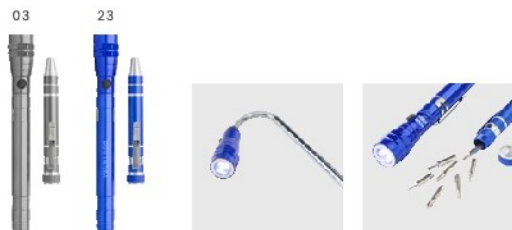

ABS dynamo self-charging torch with two LED light and wrist straps. Patent:

EU Nr. 363627-0002

Size: 10 × 5,1 × 2,6 cm

Impression

7603 Aluminium 2-in-1 torch Olivia

Set of aluminium telescopic torch with three LED lights and a pen shaped screwdriver with four flat-head and four cross-head screwdriver bits. Packaged in a black gift box.