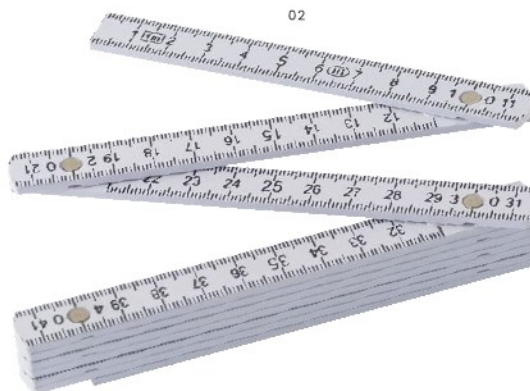

710453 Plastic foldable ruler Holly

Plastic foldable ruler, total length: 0,5 meter. Including keychain.

Size: 6,5 × 1,2 × 2,3 cm

Impression

02