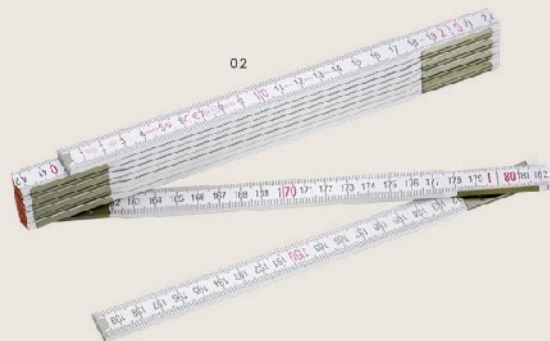

Size: 8,2 × 5,4 × 0,4 cm

STABILA® 

WHEN PRECISION MATTERS, YOU NEED STABILA.

Stabila is a German brand of tools, world-renowned for accuracy and durability. We have added the foldable rulers of Stabila to our assortment. Every handyman will agree: no toolkit is complete without them.