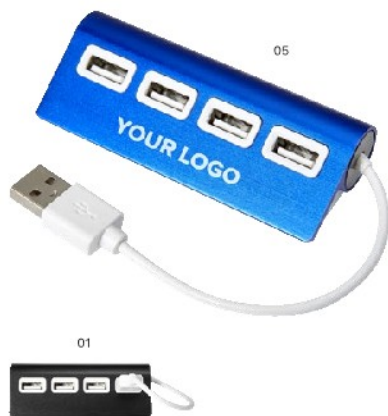

7737 Aluminium USB hub Leo
Aluminium USB hub with four ports. USB version 2.0, output 5V.
Size: 8,9 × 3,6 × 2,3 cm

Impression