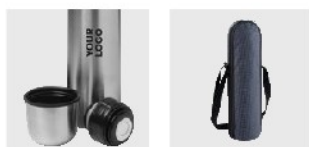

05

02

02

08 23 32 411

01 04 07 08 23 32 411

4659 Stainless steel double walled flask Alexandros

Stainless steel (s/s304) thermos flask (750 ml), double walled. Supplied in blue nylon (600D) case with a carry strap.

Size: Ø 8,2 × 31 cm

Impression

4668 Stainless steel double walled flask Quentin

Stainless steel thermos flask (1000 ml), double walled.

Size: Ø 8 × 33,2 cm

Impression

4617 Stainless steel double walled flask Mona

Stainless steel (s/s304) thermos flask (500 ml), double walled.

Size: Ø 6,9 × 24,4 cm

Impression