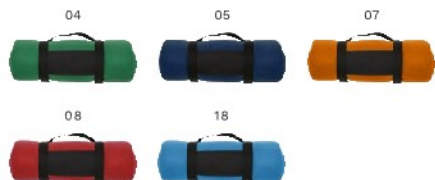

1761 Polar fleece (170-180 gr/m²) blanket Nora

Polar fleece (170-180 gr/m²) blanket with a nylon carry strap. Unfolded size 160 x 125 cm.

Size: 162 × 125 × 0,1 cm

Impression