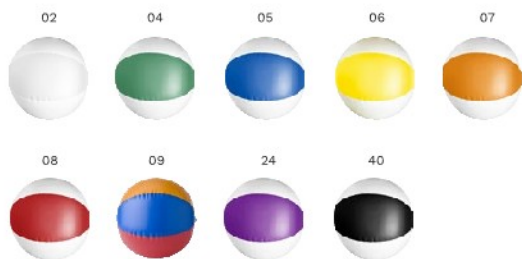

9620 PVC beach ball Lola

PVC inflatable beach ball.

Size: Ø 25 cm

Impression