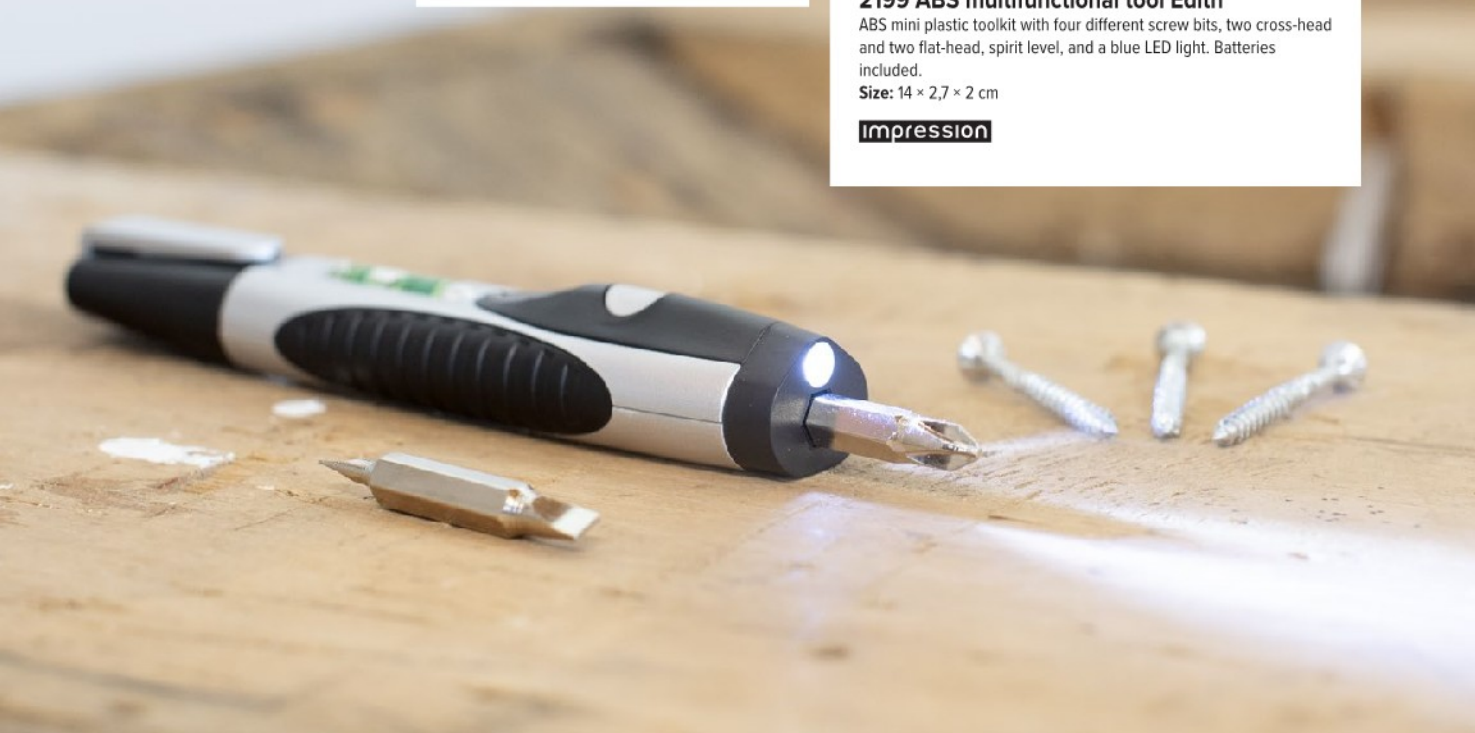

2199 ABS multifunctional tool Edith

ABS mini plastic toolkit with four different screw bits, two cross-head and two flat-head, spirit level, and a blue LED light. Batteries included.

Size: 14 × 2,7 × 2 cm

Impression