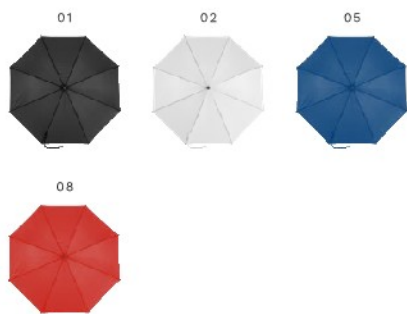

UMBRELLAS & PONCHOS

0945 Polyester (190T) umbrella Suzette

Polyester (190T) automatic umbrella with eight panels. Fibreglass frame and EVA foam handle.

Size: Ø 105,5 × 82,7 cm

Impression