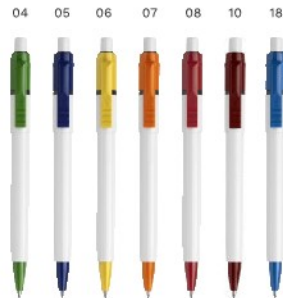

2250 Stilolinea Baron ABS ballpen with jumbo refill

Stilolinea plastic ballpen Baron, with a white barrel, coloured clip, and jumbo refill. Blue ink. Provided with German Dokumental Ink.

Size: Ø 1,4 × 13,4 cm

13164 Stilolinea Baron ABS ballpoint pen

Stilolinea Baron ABS ballpoint pen, with a white tip and a coloured clip. Provided with German Dokumental Ink.

Size: Ø 1,4 × 13,4 cm

2242 Stilolinea Oslo frosty plastic ballpen

Stilolinea plastic ballpen, with a frosted coloured barrel, a wide clip, and jumbo refill. Blue ink. Provided with German Dokumental Ink.

Size: Ø 1,4 × 13,4 cm