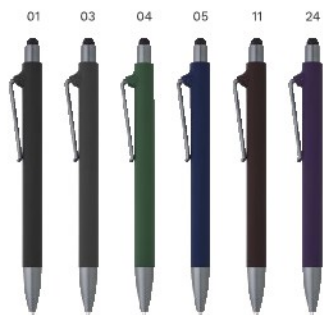

2442 ABS ballpen Ibiza

ABS ballpen with twist action mechanism.
Black ink. Registered item.
Size: Ø 1,8 × 14,7 cm

1014843 ABS ballpen Trey

ABS ballpen. Blue ink.
Size: Ø 1 × 13,8 cm

1014840 ABS ballpen Louis