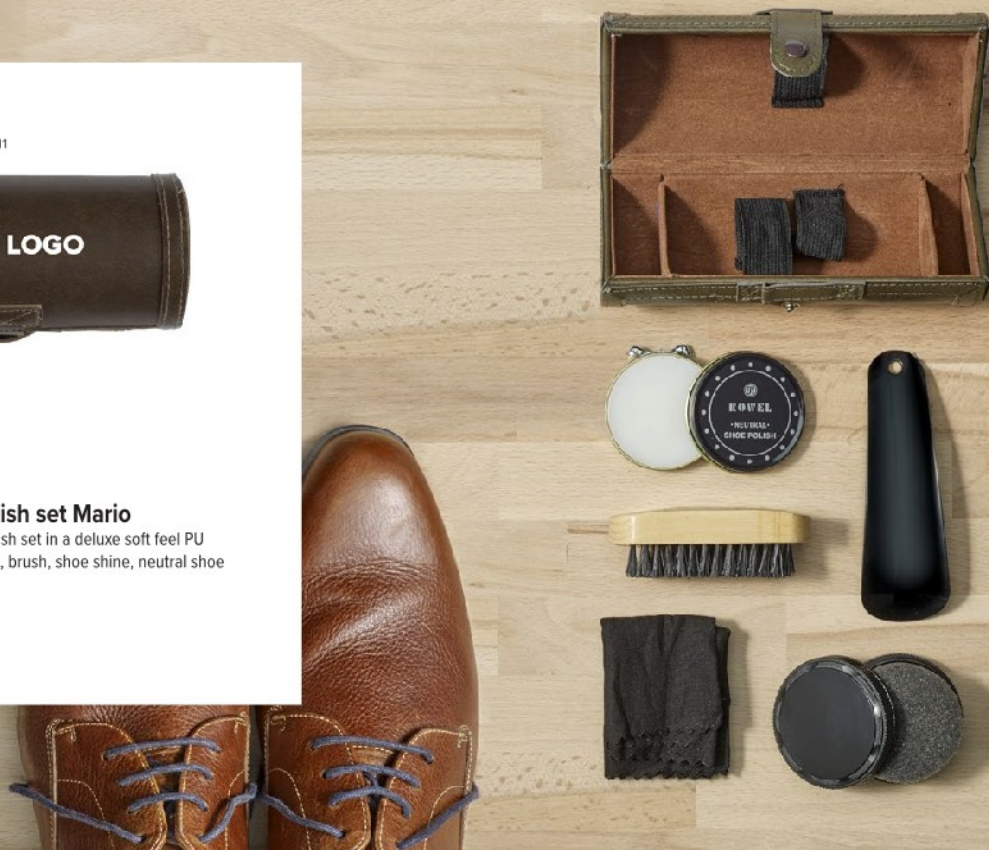

6559 ABS BMI tape measure Francine

Plastic BMI tape measure (1,5 m), with a white stop button, includes a weight (kg) and height (m) indicator on the front. For promotional purposes.

Size: 6,7 × 6,5 × 1,7 cm

Impression

6548 ABS BMI tape measure Jasper

Plastic BMI tape measure (1,5 m), with a white stop button, includes a weight (kg) and height (m) indicator on the front. For promotional purposes.

Size: 6,2 × 5,4 × 1,9 cm

Impression

3836 PU shoe polish set Mario

Luxury five-piece shoe polish set in a deluxe soft feel PU case, includes a shoe horn, brush, shoe shine, neutral shoe polish and a cloth.

Size: Ø 7 × 16,6 cm

Impression