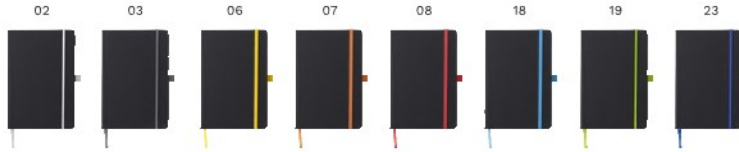

8384 PU notebook Charlene

PU notebook (approx. A5) with 96 lined pages, ribbon marker, and elastic band over the cover. When the cover is laser engraved, the design has the same colour as the elastic band.

Size: 14 × 1,5 × 12 cm

Impression