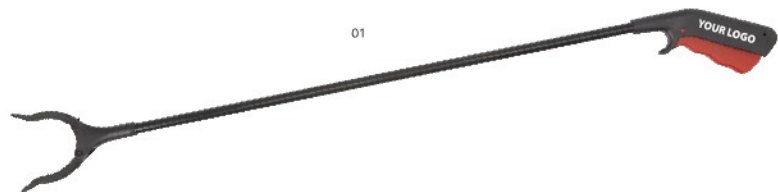

7290 Steel litter picker Olga

Steel pick up and reaching tool with PP handle.

Size: 77 × 9,3 × 1,6 cm

Impression