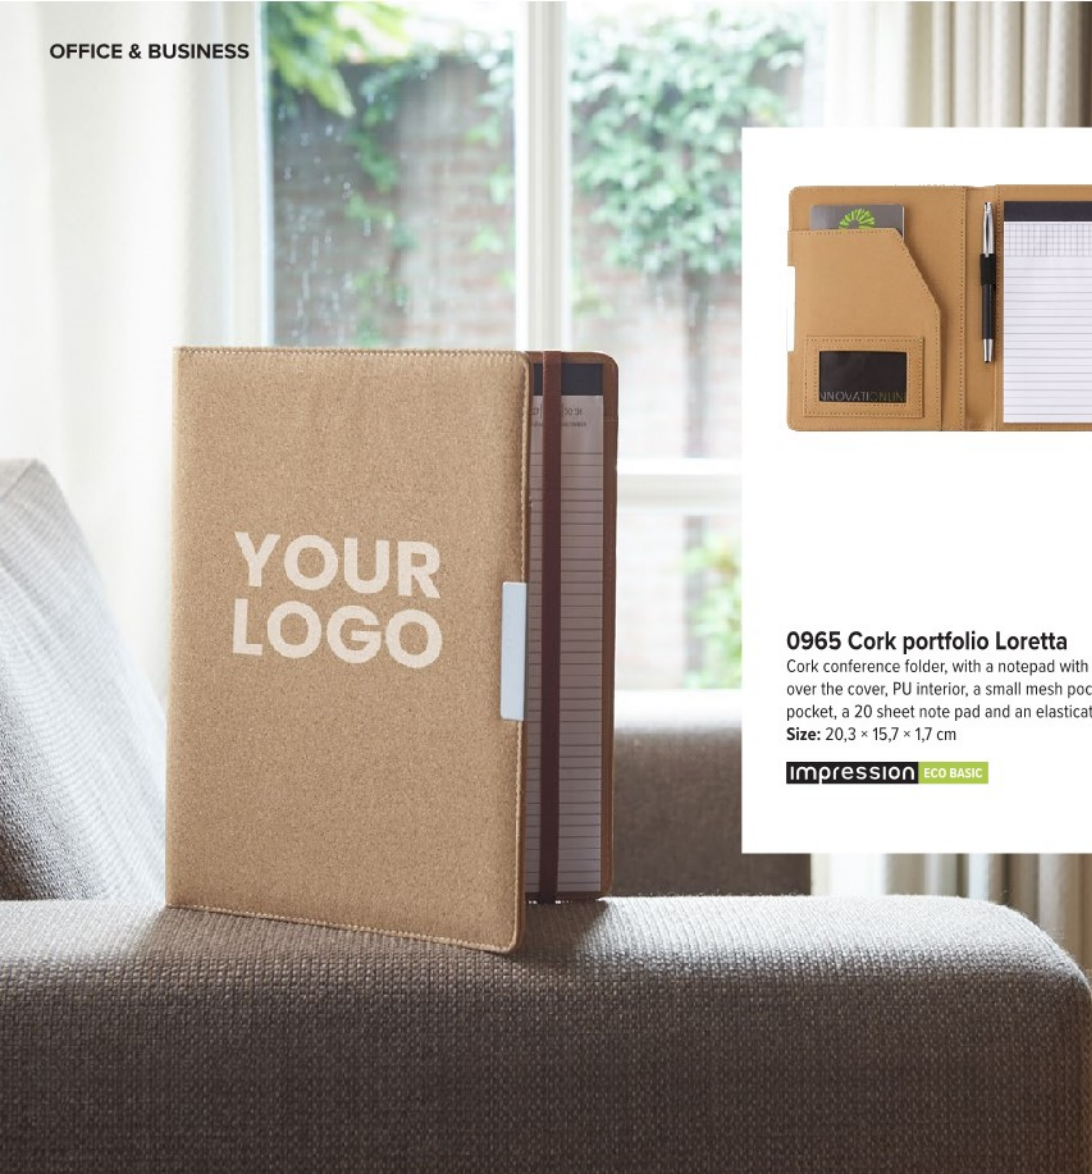

7901 PVC document folder Jannik

Transparent PVC document folder (approx. A4) with zip lock.
Size: 33,8 × 24 × 0,2 cm

Impression

864328 MDF clipboard Nimra

MDF clipboard suitable for A4 documents or smaller.

Size: 22,5 × 32 × 1,1 cm

Impression ECO PROOF

8592 PP document bag Louise

Polypropylene expanding document folder.

Size: 32 × 22 × 0,2 cm

Impression

0965 Cork portfolio Loretta

Cork conference folder, with a notepad with 25 lined pages, a rubber band over the cover, PU interior, a small mesh pocket for business cards, a larger pocket, a 20 sheet note pad and an elasticated pen loop (excluding pen).

Size: 20,3 × 15,7 × 1,7 cm

Impression ECO BASIC

11

8273 Cardboard writing folder Montana

Cardboard writing folder, including: notepad with 40 sheets, bamboo ruler (15 cm), cardboard pen with plastic tip, clip and button (blue ink), two pencils, a pencil sharpener, an eraser, post-its (25 sheets per colour), and an interior pocket.

Size: 21 × 15,2 × 2,6 cm

Impression ECO PROOF

11

4297 Cork portfolio Avani

Cork conference folder, with a notepad with 20 lines pages, a rubber band over the cover, PU interior, small mesh pocket for business cards, a larger pocket, and elasticated pen loop (excluding pen).