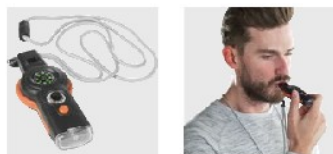

Size: 11 × 3,7 × 3 cm

Impression

11

8369 ABS 6-in-1 survival tool Andrea

ABS multifunctional survival tool. Including: whistle, compass, thermometer (°F), a light, mirror, magnifying glass and cord with safety closure.