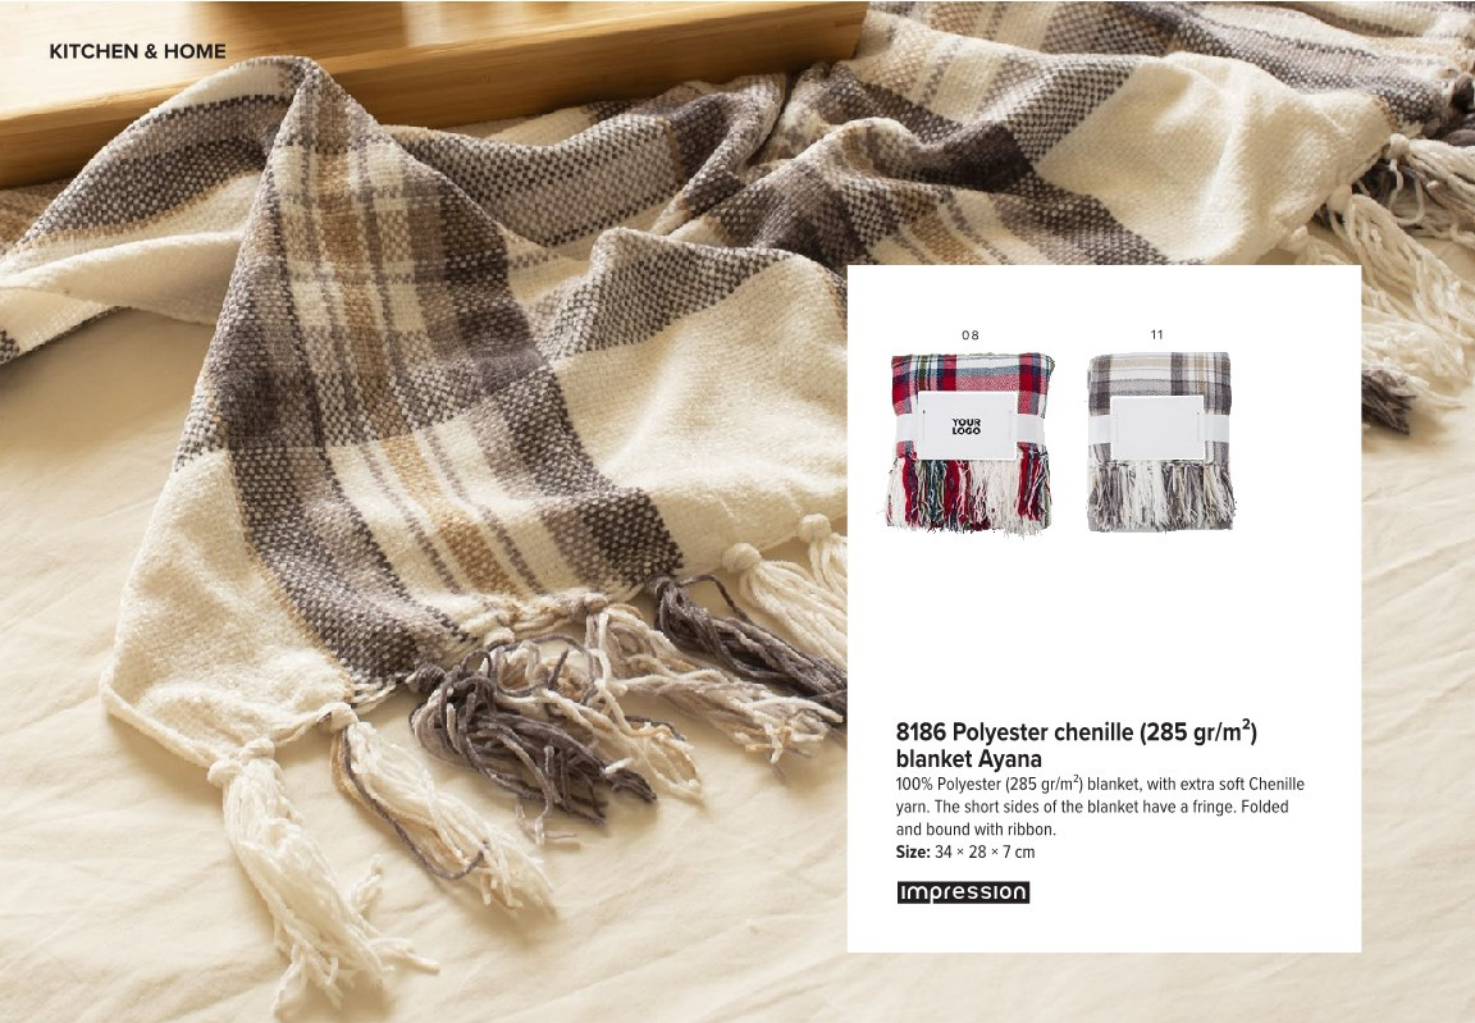

Impression

YOUR
LOGO

**7635 Cotton and polyester (240 gr/
m²) apron Luke**

Cotton and polyester (240 g/m²) apron with front
pocket with two compartments.

Size: 99 × 70 × 0,2 cm

Impression

8186 Polyester chenille (285 gr/m²) blanket Ayana