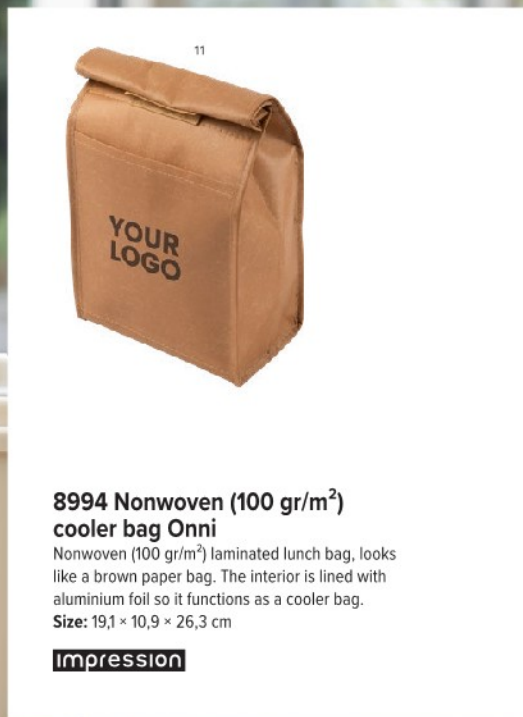

8994 Nonwoven (100 gr/m²) cooler bag Onni

Nonwoven (100 gr/m²) laminated lunch bag, looks like a brown paper bag. The interior is lined with aluminium foil so it functions as a cooler bag.
Size: 19,1 × 10,9 × 26,3 cm

Impression