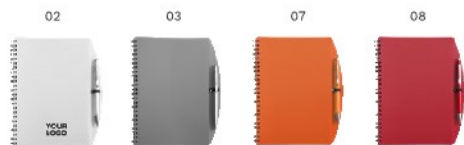

5140 PP notebook with ballpen Solana

PP, wire bound notebook (approx. A5) with 65 lined pages and plastic ballpen with blue ink.

Size: 21 × 17,5 × 0,7 cm

Impression