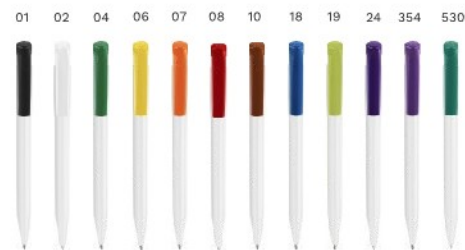

2250 Stilolinea Baron ABS ballpen with jumbo refill

Stilolinea plastic ballpen Baron, with a white barrel, coloured clip, and jumbo refill. Blue ink. Provided with German Dokumental Ink.

Size: Ø 1,4 × 13,4 cm

13164 Stilolinea Baron ABS ballpoint pen

Stilolinea Baron ABS ballpoint pen, with a white tip and a coloured clip. Provided with German Dokumental Ink.

Size: Ø 1,4 × 13,4 cm

2242 Stilolinea Oslo frosty plastic ballpen

Stilolinea plastic ballpen, with a frosted coloured barrel, a wide clip, and jumbo refill. Blue ink. Provided with German Dokumental Ink.

Size: Ø 1,4 × 13,4 cm

13162 Stilolinea Baron ABS ballpoint pen

Stilolinea Baron ABS ballpoint pen, with a coloured tip and ring. Provided with German Dokumental Ink.