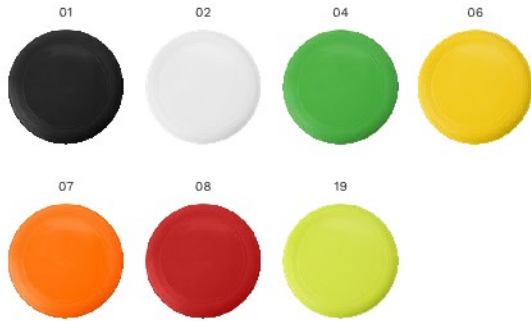

Size: 65,7 × 21,3 × 2,7 cm

Impression

7819 PP ball game. Lottie

Plastic, three-piece ball game. Contains one ball with suction cups and two holders to catch it with.

Size: Ø 18 × 18 cm

Impression

6456 PP Frisbee Jolie