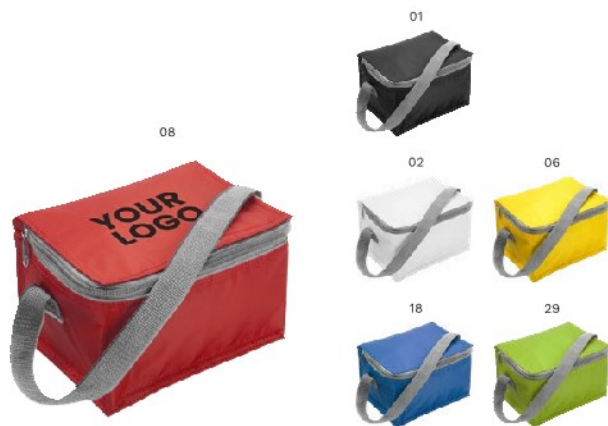

Size: 30,6 × 18,5 × 28,2 cm

Impression

7521 Polyester (420D) cooler bag Juno

Polyester (420D) cooler bag with aluminium lining, a front pocket, and adjustable carry strap.

Size: 36 × 19 × 28 cm

Impression

3604 Polyester (420D) cooler bag Cleo