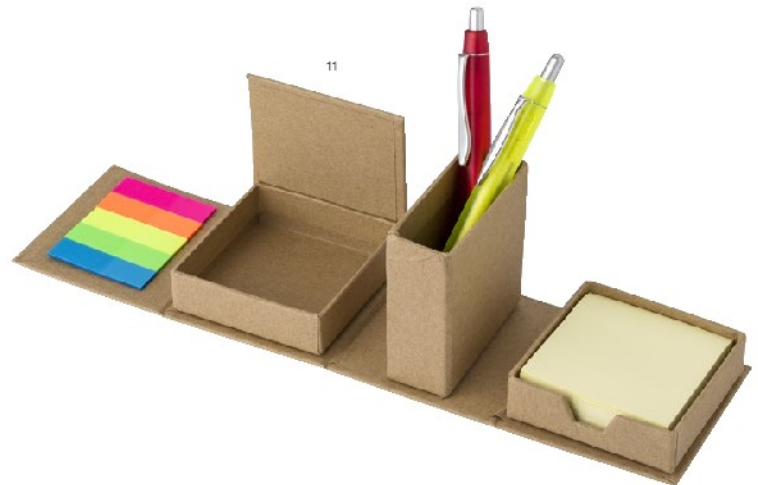

Cardboard memo holder, with 125 self-adhesive memo papers and a note block of 400 sheets.

Size: 11 × 9 × 6,3 cm

Impression ECO PROOF

7866 Cardboard desk organiser Vicky

Cardboard cube with lid. Folds out to be a pen holder with small sticky notes in 5 different colours, 25 sheet per colour, and a compartment with larger sticky notes, 150 sheets.

Size: 7,8 × 7,8 × 7,8 cm

Impression ECO PROOF

6498 Cardboard memo holder Glenn

Cardboard memo holder, including a plastic ruler in the lid, 150 sticky notes, a note block of 160 blank sheets, and a pen loop with ballpen, blue ink.