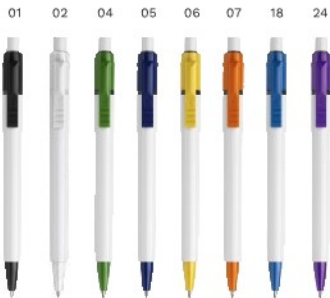

2250 Stilolinea Baron ABS ballpen with jumbo refill

Stilolinea plastic ballpen Baron, with a white barrel, coloured clip, and jumbo refill. Blue ink. Provided with German Dokumental Ink.

Size: Ø 1,4 × 13,4 cm

13164 Stilolinea Baron ABS ballpoint pen

Stilolinea Baron ABS ballpoint pen, with a white tip and a coloured clip. Provided with German Dokumental Ink.

Size: Ø 1,4 × 13,4 cm

2242 Stilolinea Oslo frosty plastic ballpen

Stilolinea plastic ballpen, with a frosted coloured barrel, a wide clip, and jumbo refill. Blue ink. Provided with German Dokumental Ink.

Size: Ø 1,4 × 13,4 cm