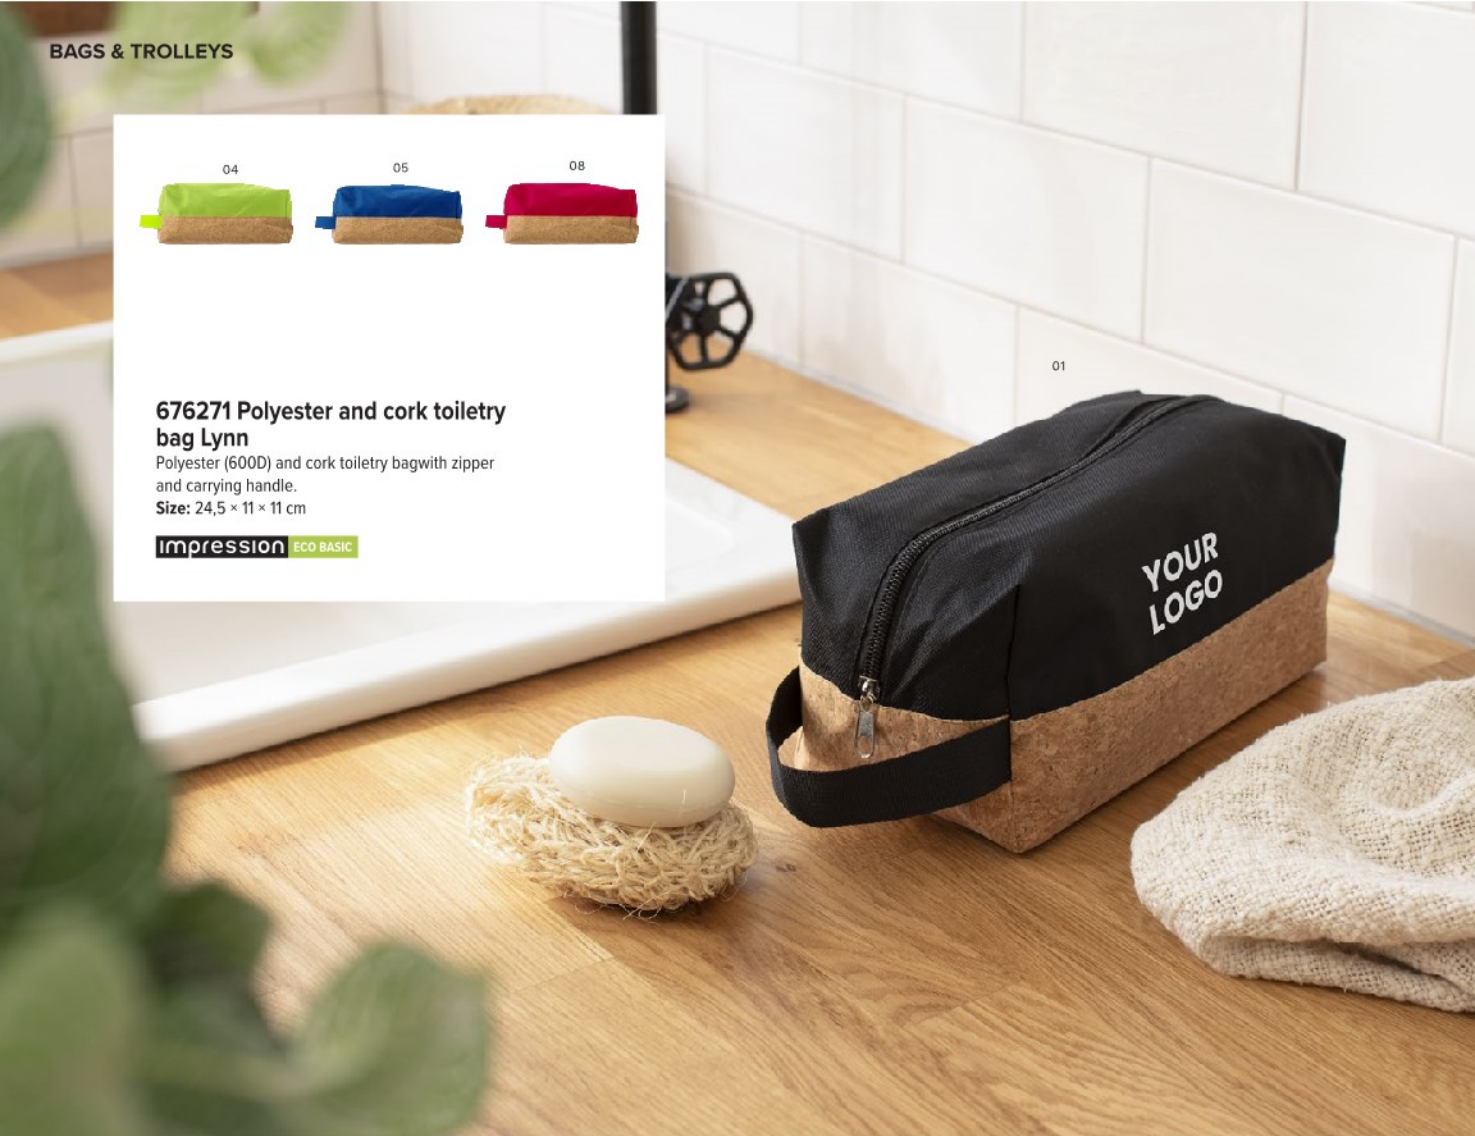

04   05   08

676271 Polyester and cork toiletry bag Lynn
Polyester (600D) and cork toiletry bag with zipper and carrying handle.
Size: 24,5 × 11 × 11 cm

Impression ECO BASIC

1014896 Polyester (600D) travel pouch Jace

Polyester (600D) travel pouch with short carrying loop. One compartment with multiple pockets for carrying cables and travel documents. One small pocket on the front.

Size: 19 × 4,5 × 13,5 cm

Impression