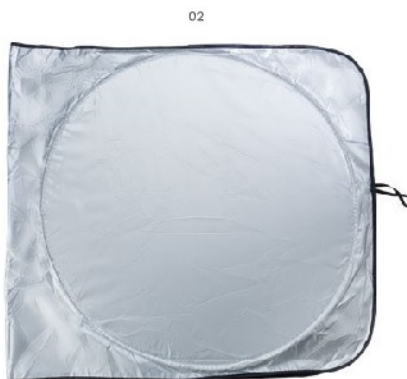

865205 170T polyester car visor Gina

170T polyester sun car visor. Folded in pouch.

Size: 150 x 70 x 1 cm

Impression ECO BASIC